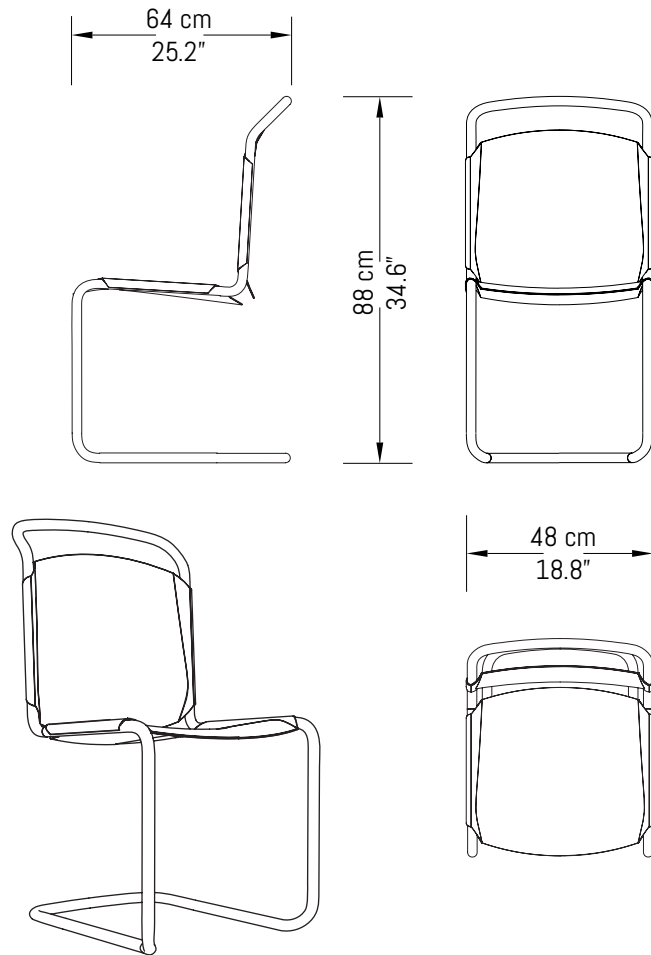

458 | dimensions

chair | design by Johnny Hugnot