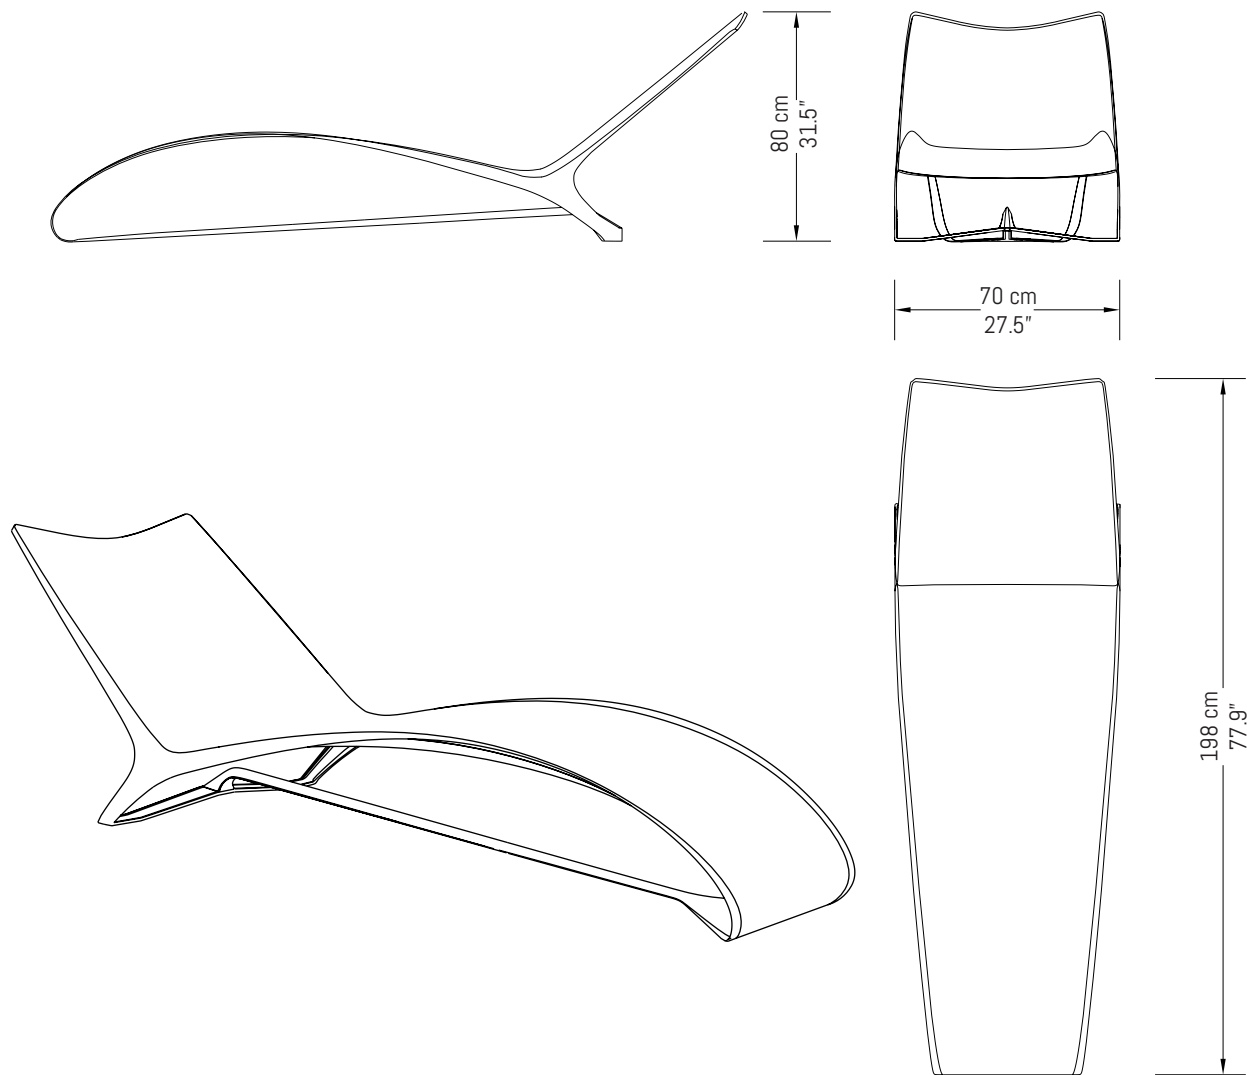

Fluid | dimensions

chaise longue | design by Massimo Iosa Ghini