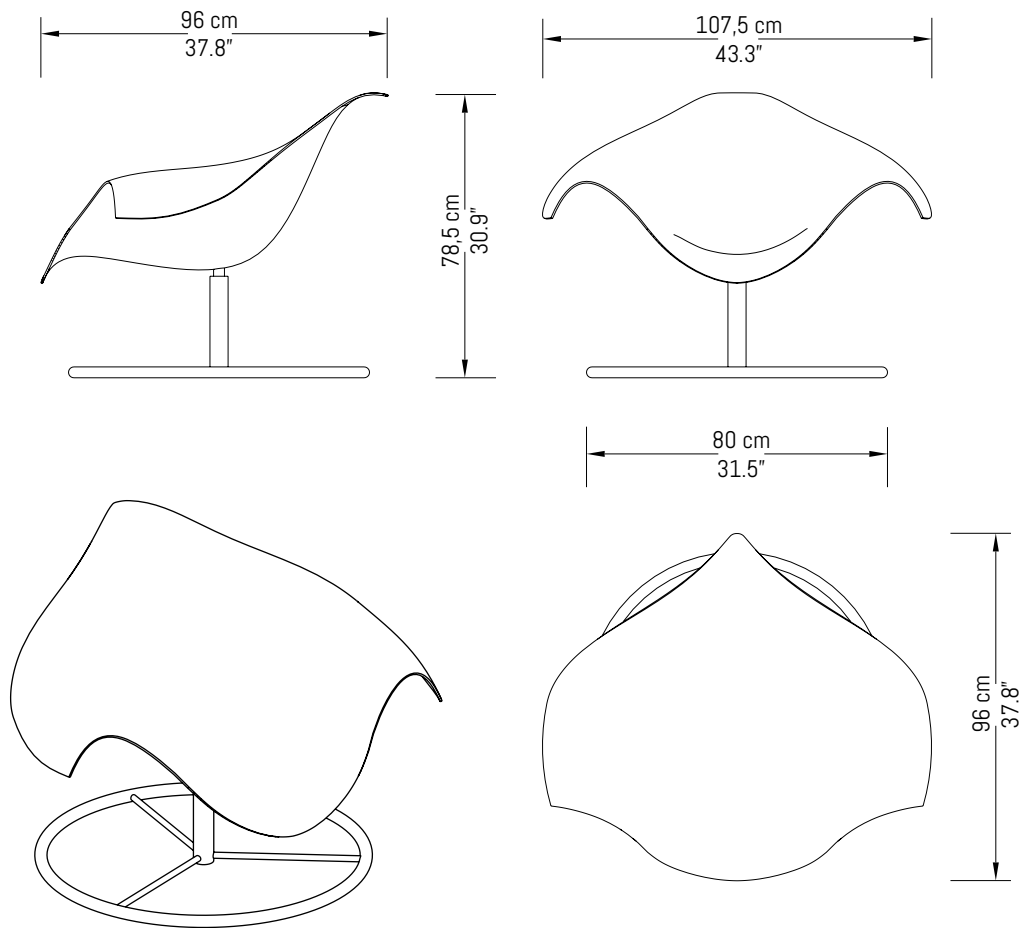

# Manta Type C | dimensions

armchair | design by **Ciro Bergonzi**