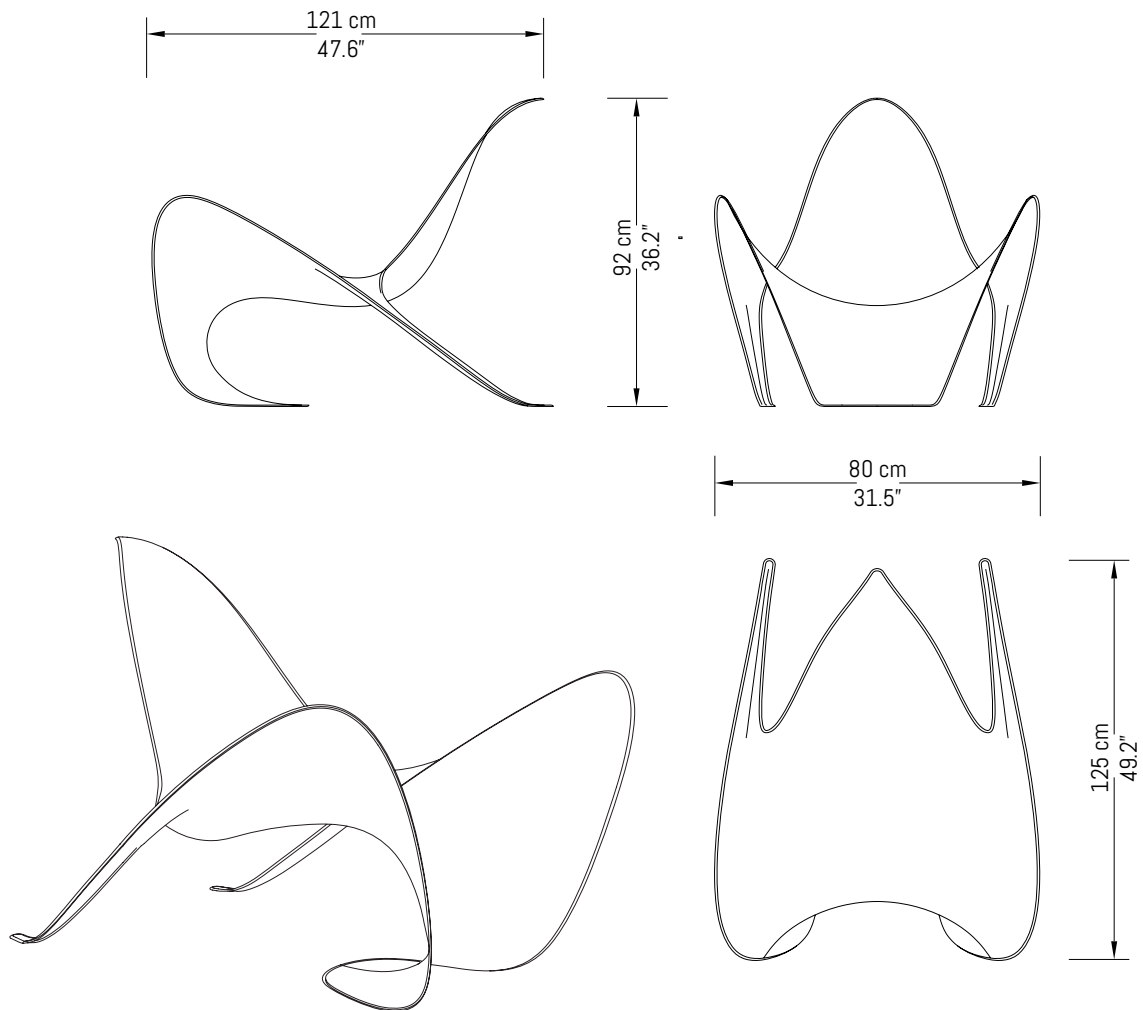

Manta | dimension

armchair | design by Robby Cantarutti