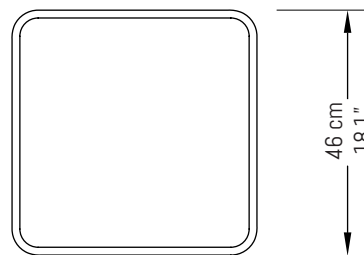

# Qube | dimensions

pouf | design by Mast