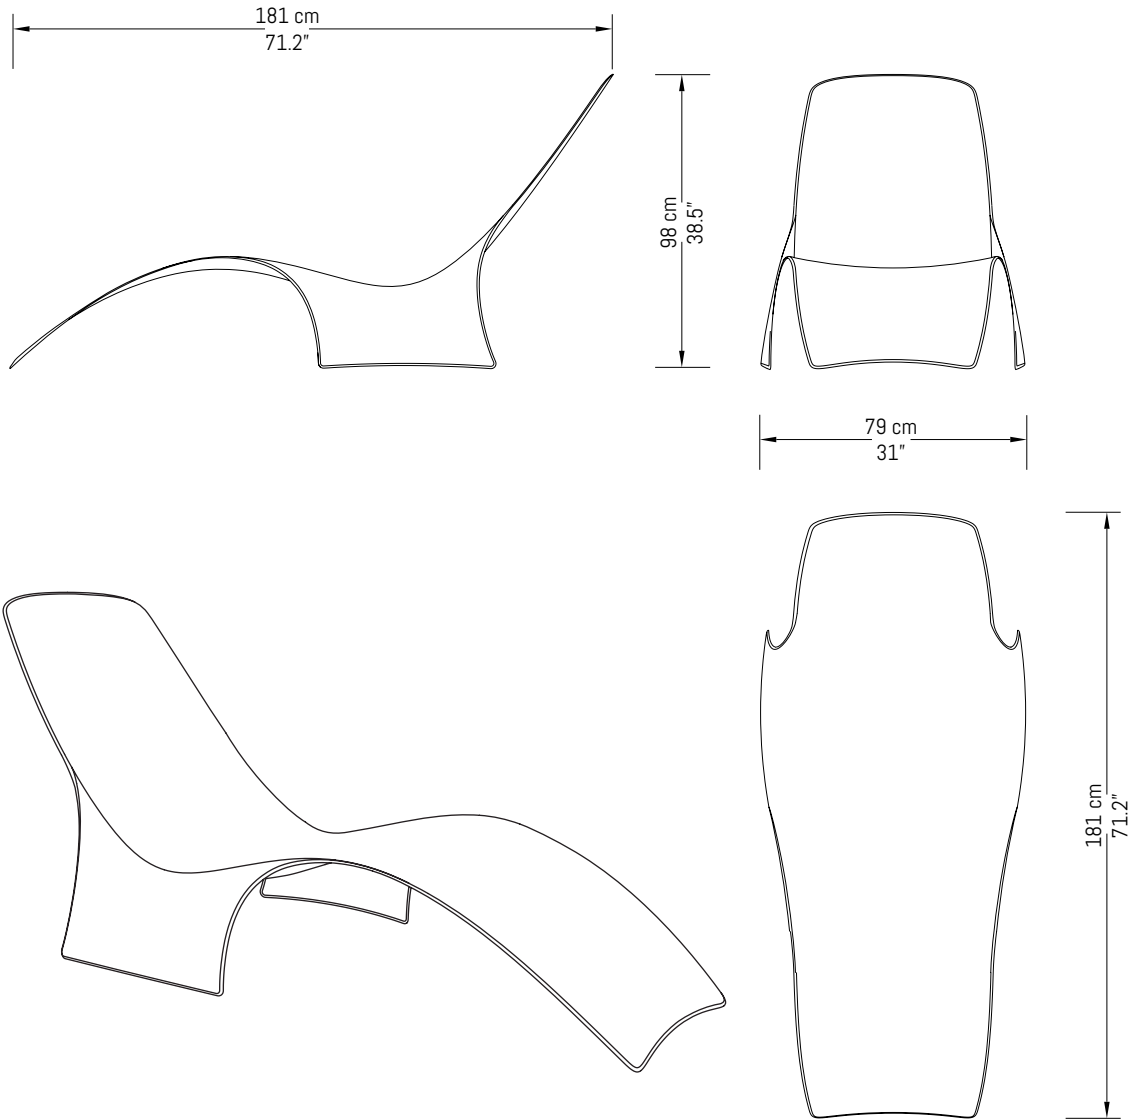

Ray | dimensions

chaise longue | design by Johnny Hugnot