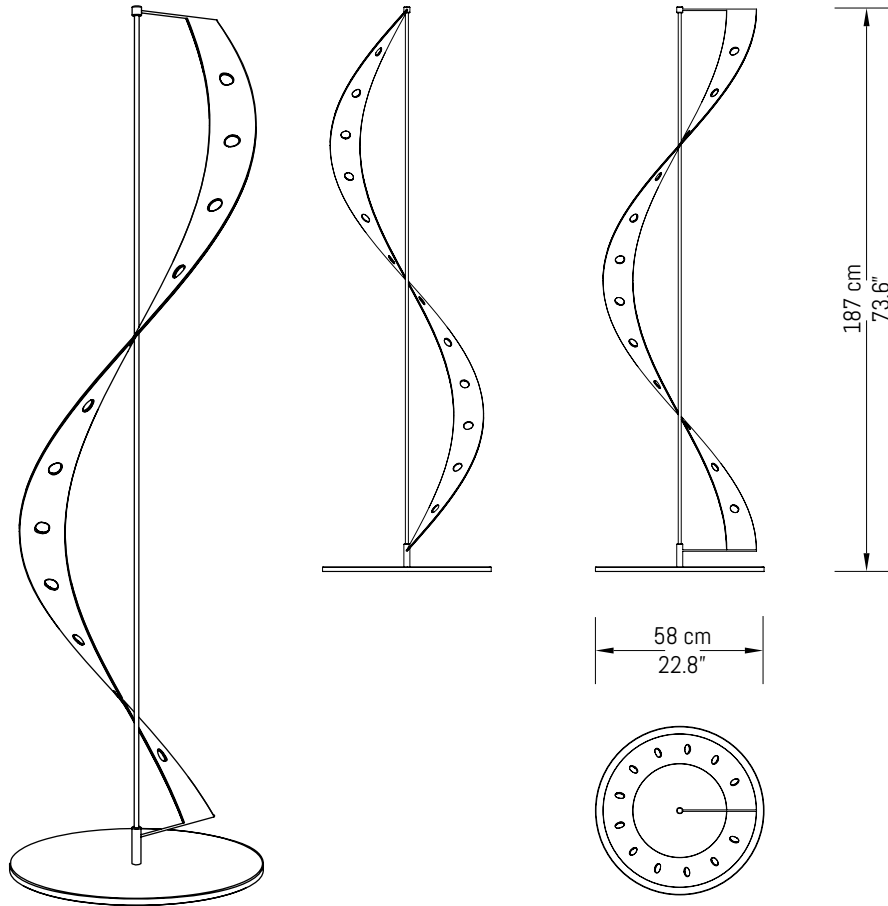

Spyro | dimensions

bottle holder | designed by Maurizio Ciabattoni