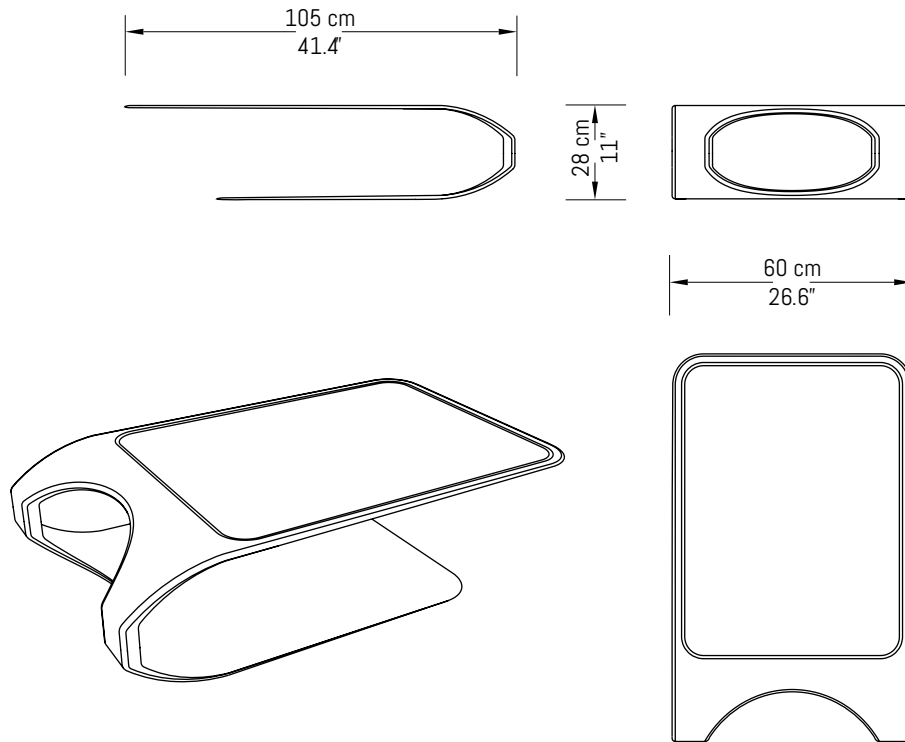

Suspended | dimensions

coffee table | design by Mast