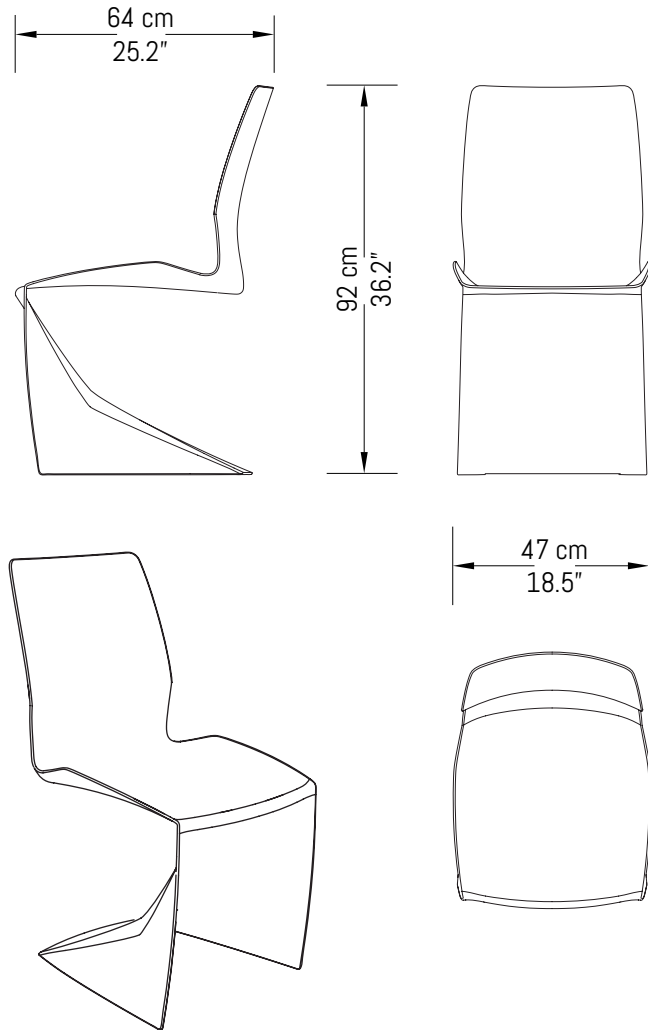

Tribute | dimensions

chair | design by Johnny Hugnot