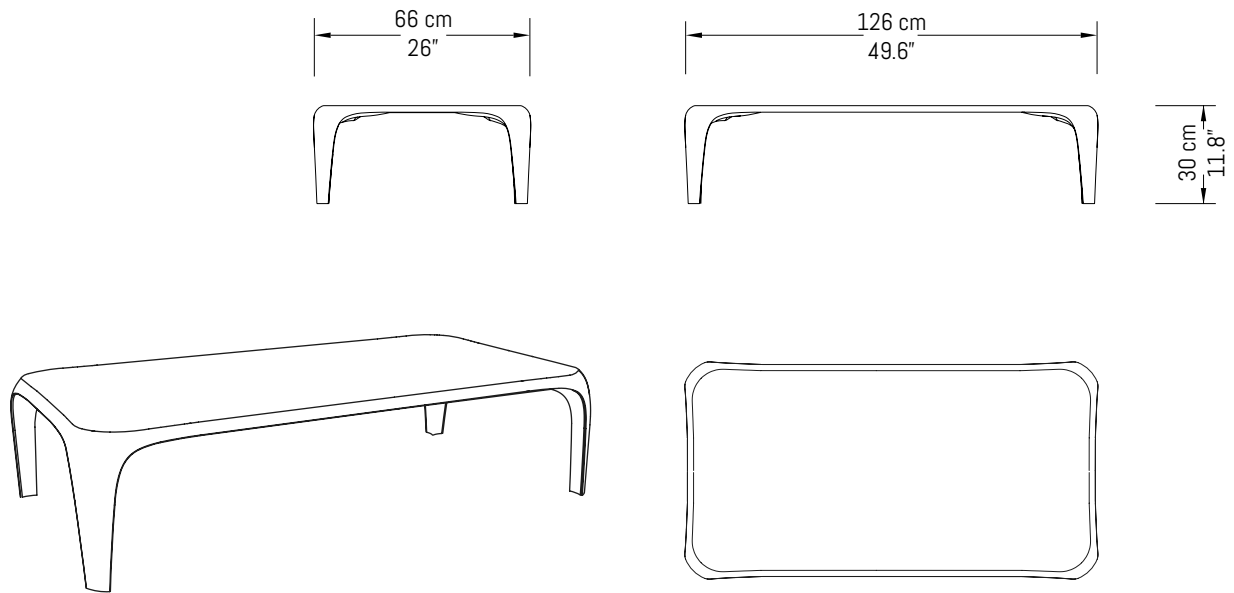

# Vogue C | dimensions

coffee table | design by Mast