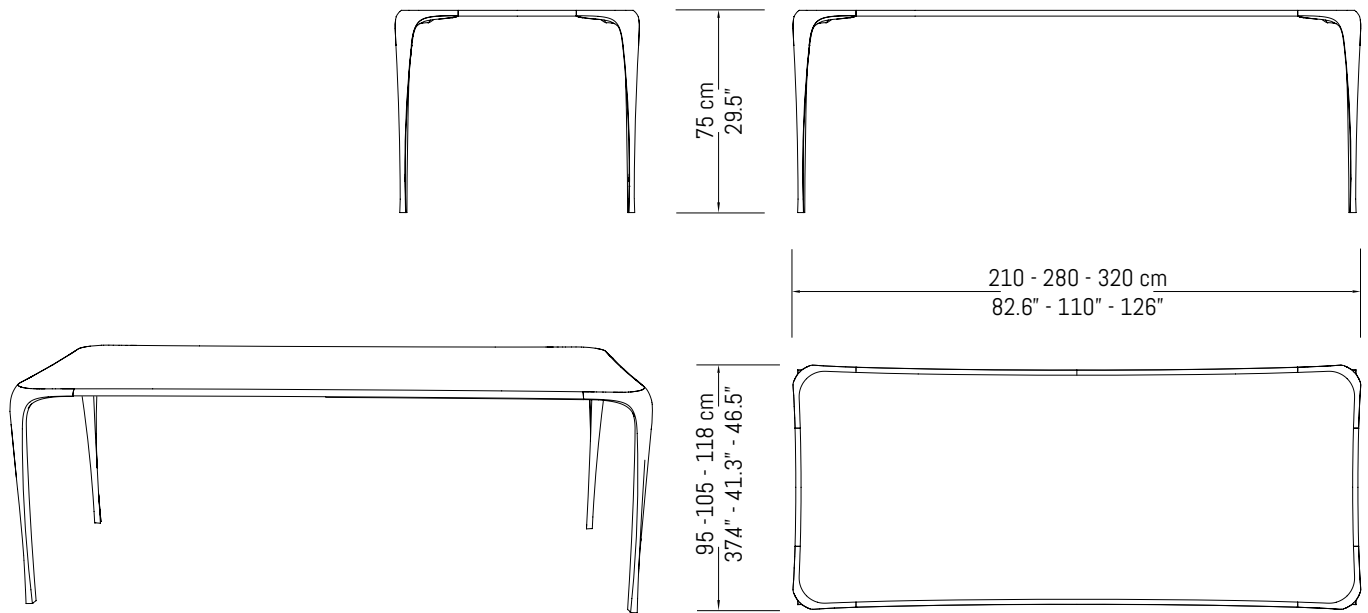

# Vogue 210 | 280 | 320 | dimensions

table | design by Mast